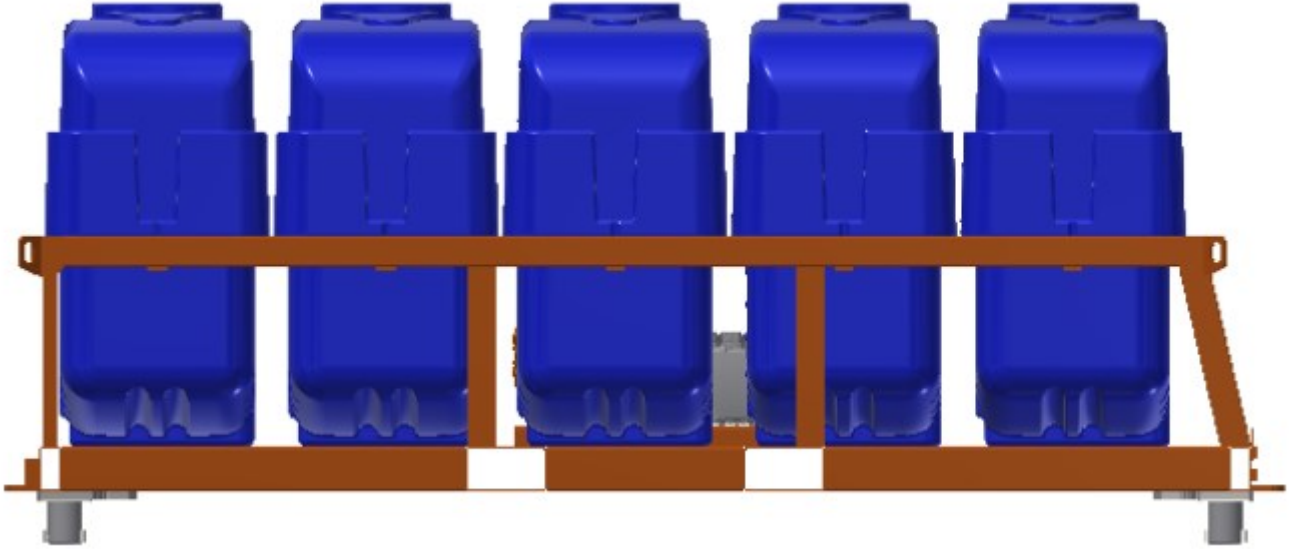

T.U.M.T

FOR INFORMATION PURPOSES, THE VALUES GIVEN MAY CHANGE

UNIVERSAL MODULAR TANK

APPLICATION

- General purpose washing

T.U.M.T

FOR INFORMATION PURPOSES, THE VALUES GIVEN MAY CHANGE

TECHNICAL DATA

LIQUID CAPACITY	3400 lt
DETERGENT CHAMBER	850 lt
WEIGHT	~ 1350 kg
HYDRAULIC OIL PRESSURE	340 bar
HYDRAULIC OIL FLOW	70 lt / min
PUMP PRESSURE	160 bar
PUMP FLOW	120 lt / min
FEATURES	WASHING GUN
	15 METER EXTENSION HOSE WITH ROLLER
	INSIDE CONTROL