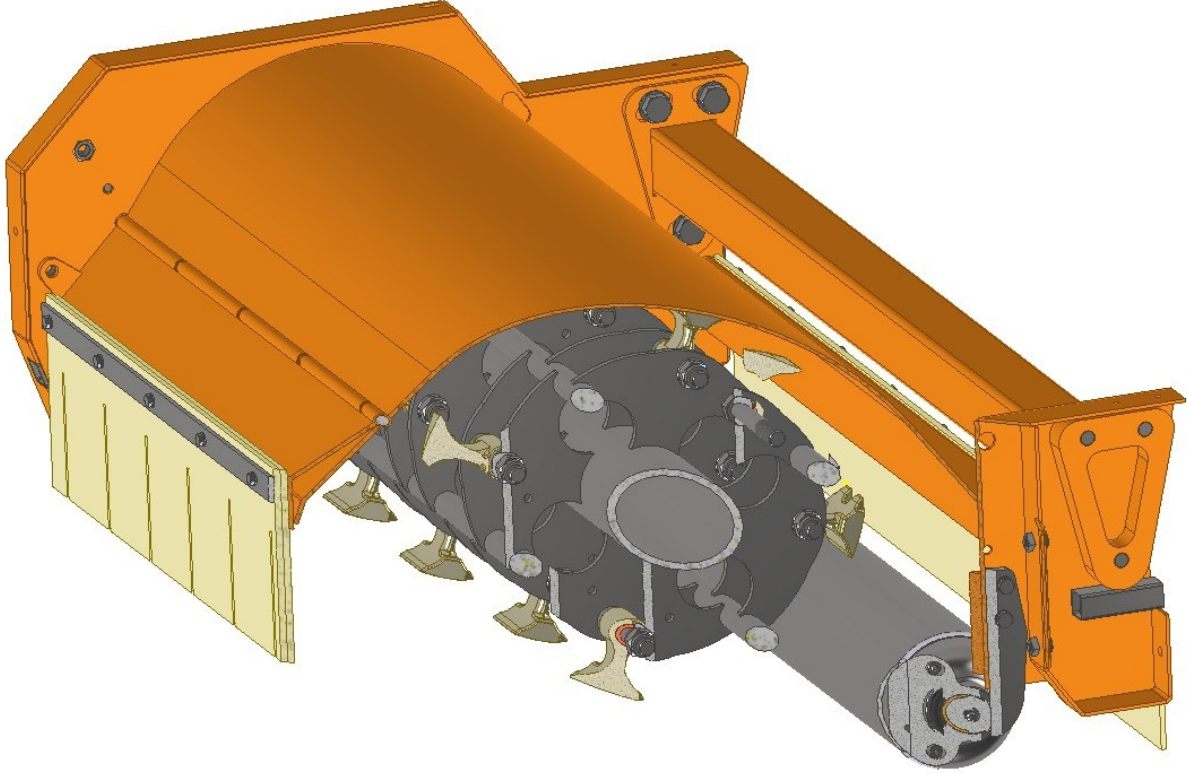

**T.Y.D.O.B**

FOR INFORMATION PURPOSES, THE VALUES GIVEN MAY CHANGE

## **OFF-ROAD MOWING EQUIPMENT**

### **APPLICATION**

- Highway edge grass and lawn mowing
- Off road bush mowing

## TECHNICAL DATA

<b>MOWING WIDTH</b>	1250 mm
<b>TOTAL WIDTH</b>	1550 mm
<b>WEIGHT</b>	~ 370 kg
<b>HYDRAULIC OIL PRESSURE</b>	Max. 340 bar
<b>HYDRAULIC OIL FLOW</b>	62 lt / min
<b>NUMBER OF BLADES</b>	20 pieces
<b>CUTTING SPEED</b>	2100 rpm
<b>PROGRESS SPEED</b>	4 km / hour
<b>FEATURES</b>	BELT DRIVE
	FRONT AND REAR TIRE PROTECTION FOR SPRING MATERIAL